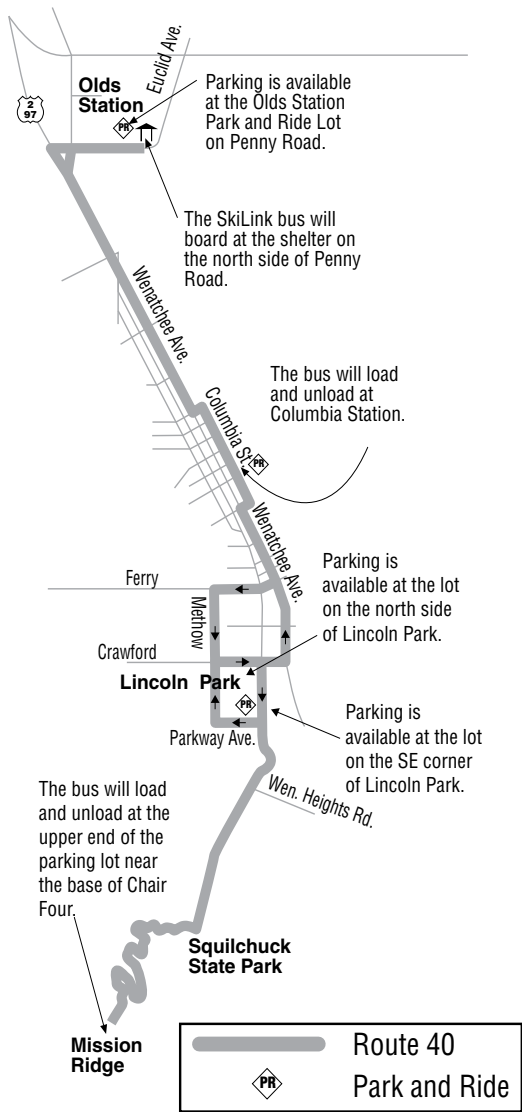

Route 40 • To Mission Ridge

Leave Olds Station Park & Ride	Leave Columbia Station	Leave Lincoln Park	Arrive Mission Ridge
6:45	7:05	7:10	7:35
--	8:25	8:30	8:55
--	9:45	9:50	10:15
--	11:45	11:50	12:15
--	1:05	1:10	1:35
--	2:25	2:30	2:55
--	3:45	3:50	4:15

Route 40 • To Wenatchee

Leave Mission Ridge	Arrive Lincoln Park	Arrive Columbia Station	Arrive Olds Station Park & Ride
7:55	8:15	8:20	--
9:15	9:35	9:40	--
10:35	10:55	11:00	--
12:35	12:55	1:00	--
1:55	2:15	2:20	--
3:15	3:35	3:40	--
4:35	4:55	5:00	5:20

■ SkiLink operates on the days shaded at right. There is no service on Christmas Day or New Years Day. Times shown for travel between Mission Ridge and Wenatchee are subject to weather and road conditions and may change.

Follow us on Facebook and Twitter

RIDE FOR **FREE**

Route and Schedules

Effective

November 25, 2016

Pickups and dropoffs will be made at regular Link bus stops along the route displaying the SkiLink sign.

SKILINK